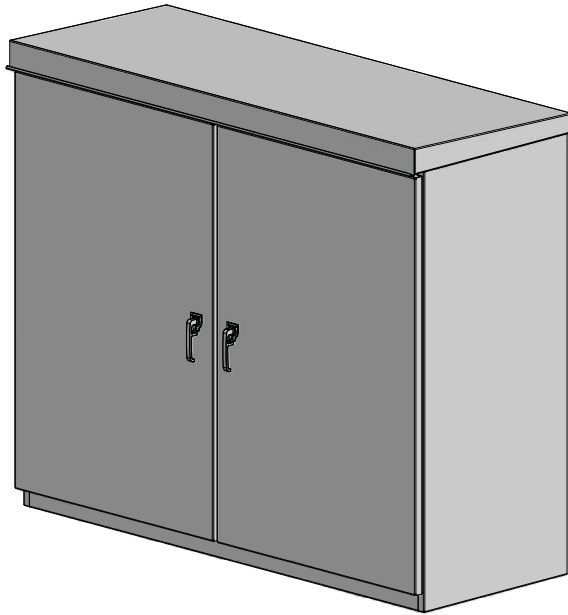

This is the single-sided double door model padmount enclosure. Standard sizes of this model are up to 86”H and 96”W.

**PADMOUNT ENCLOSURES (KIOSKS)**

TYPICAL KDD PADMOUNT ENCLOSURE DRAWING

**PREMIUM STYLE ENCLOSURES**

PART NUMBER	HEIGHT	WIDTH	DEPTH	MATERIAL
KDDA486021P	48"	60"	21"	ALUMINUM
KDDA488024P	48"	80"	24"	ALUMINUM
KDDA488436P	48"	84"	36"	ALUMINUM
KDDA607224P	60"	72"	24"	ALUMINUM
KDDS607224P	60"	72"	24"	STAINLESS STEEL
KDDA609636P	60"	96"	36"	ALUMINUM
KDDA726024P	72"	60"	24"	ALUMINUM
KDDA728430P	72"	84"	30"	ALUMINUM
KDDA729630P	72"	96"	30"	ALUMINUM
KDDA867924P	86"	79"	24"	ALUMINUM

**ECONOMY STYLE ENCLOSURES**

PART NUMBER	HEIGHT	WIDTH	DEPTH	MATERIAL
KDDC487420E	48"	74"	20"	STEEL
KDDC796620E	79"	66"	20"	STEEL

ADDITIONAL SIZES AND MATERIALS AVAILABLE, CONSULT FACTORY