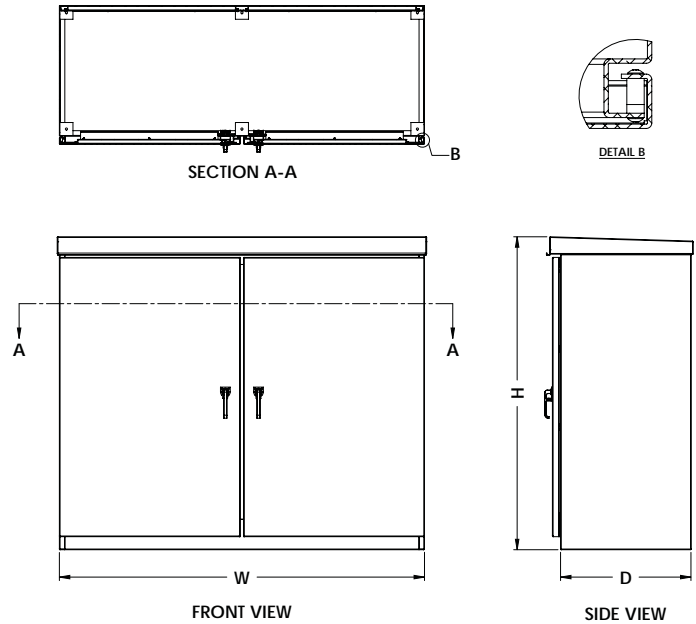

This is the single-sided double door model padmount enclosure. Standard sizes of this model are up to 86”H and 96”W.

**PADMOUNT ENCLOSURES (KIOSKS)**

TYPICAL KDD PADMOUNT ENCLOSURE DRAWING

**PREMIUM STYLE ENCLOSURES**

PART NUMBER	HEIGHT	WIDTH	DEPTH	MATERIAL
KDDA486021P	48"	60"	21"	ALUMINUM
KDDA488024P	48"	80"	24"	ALUMINUM
KDDA488436P	48"	84"	36"	ALUMINUM
KDDA607224P	60"	72"	24"	ALUMINUM
KDDS607224P	60"	72"	24"	STAINLESS STEEL
KDDA609636P	60"	96"	36"	ALUMINUM
KDDA726024P	72"	60"	24"	ALUMINUM
KDDA728430P	72"	84"	30"	ALUMINUM
KDDA729630P	72"	96"	30"	ALUMINUM
KDDA867924P	86"	79"	24"	ALUMINUM

**ECONOMY STYLE ENCLOSURES**

PART NUMBER	HEIGHT	WIDTH	DEPTH	MATERIAL
KDDC487420E	48"	74"	20"	STEEL
KDDC796620E	79"	66"	20"	STEEL

ADDITIONAL SIZES AND MATERIALS AVAILABLE, CONSULT FACTORY