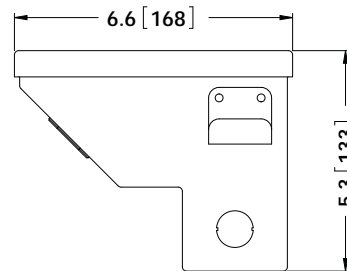

The EVS pedestal is a wall/pole mount design mainly used for parking lot power. The receptacle is angled downwards at 45 degrees, eliminating the need for a weatherproof cover. A cable mount is located on the side to keep the cables out of the way. Mini breakers are included where required.

FRONT VIEW

SIDE VIEW

Features/Specifications

- Wall or pole mounting configuration
- NEMA 3R rated
- Bottom, side or rear cable entry
- Mini breaker protection where required
- 45 degree angled head with cable mount
- 120 VAC/15A
- ASA 61 grey powder coat finish
- Ground lug

Optional Components

- Custom sizes
- Commercial grade receptacles
- 15/20A receptacles
- Marine-grade aluminum construction
- Custom powder coat colours

PART NUMBER	RECEPTACLE	MINI BREAKER
EVS1	1 - 15A Duplex	NONE
EVS2	1-15A Duplex Split	NONE
EVS3	1-15A Duplex	1-15A
EVS4	1-15A Duplex Split	2-15A