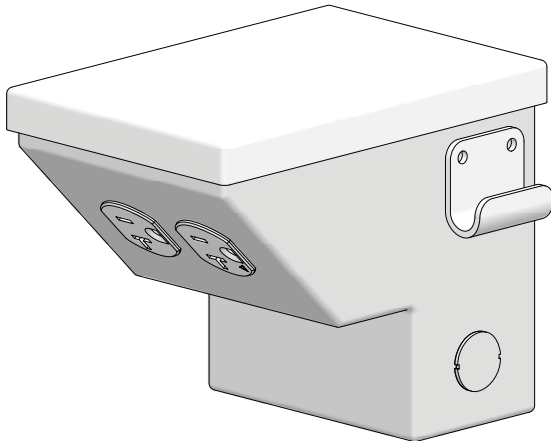

The EVS pedestal is a wall/pole mount design mainly used for parking lot power. The receptacle is angled downwards at 45 degrees, eliminating the need for a weatherproof cover. A cable mount is located on the side to keep the cables out of the way. Mini breakers are included where required.

FRONT VIEW

SIDE VIEW

Features/Specifications

- Wall or pole mounting configuration
- NEMA 3R rated
- Bottom, side or rear cable entry
- Mini breaker protection where required
- 45 degree angled head with cable mount
- 120 VAC/15A
- ASA 61 grey powder coat finish
- Ground lug

Optional Components

- Custom sizes
- Commercial grade receptacles
- 15/20A receptacles
- Marine-grade aluminum construction
- Custom powder coat colours

PART NUMBER	RECEPTACLE	MINI BREAKER
EVS1	1 - 15A Duplex	NONE
EVS2	1-15A Duplex Split	NONE
EVS3	1-15A Duplex	1-15A
EVS4	1-15A Duplex Split	2-15A