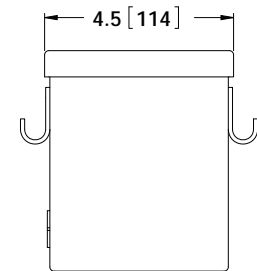

The EVS pedestal is a wall/pole mount design mainly used for parking lot power. The receptacle is angled downwards at 45 degrees, eliminating the need for a weatherproof cover. A cable mount is located on the side to keep the cables out of the way. Mini breakers are included where required.

FRONT VIEW

SIDE VIEW

Features/Specifications

- Wall or pole mounting configuration
- NEMA 3R rated
- Bottom, side or rear cable entry
- Mini breaker protection where required
- 45 degree angled head with cable mount
- 120 VAC/15A
- ASA 61 grey powder coat finish
- Ground lug

Optional Components

- Custom sizes
- Commercial grade receptacles
- 15/20A receptacles
- Marine-grade aluminum construction
- Custom powder coat colours

PART NUMBER	RECEPTACLE	MINI BREAKER
EVS1	1 - 15A Duplex	NONE
EVS2	1-15A Duplex Split	NONE
EVS3	1-15A Duplex	1-15A
EVS4	1-15A Duplex Split	2-15A