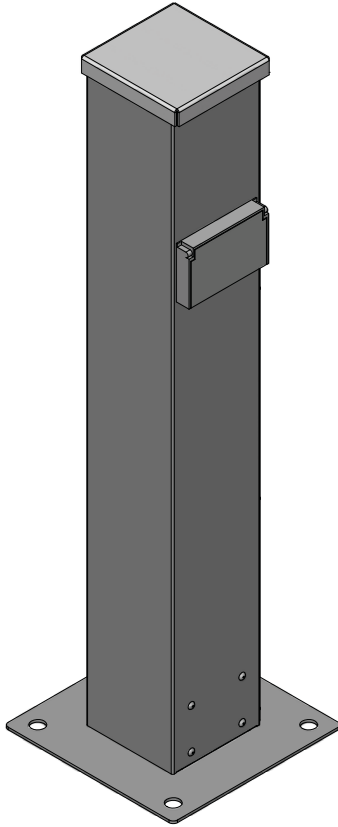

EVE is an economical pedestal designed for parking lot applications. It can be used in a back-to-back configuration, with mini breakers provided where required. This style is also available with an optional concealed base.

### Features/Specifications

- Steel construction
- NEMA 3R rated
- Pad mount or concealed base
- Mini breaker protection where required
- Weatherproof covers
- 120 VAC/15A
- ASA 61 grey powder coat finish
- Ground lug

### Optional Components

- Custom heights
- Commercial grade receptacles
- Cast covers
- GFI receptacles
- 15/20A receptacles
- Marine-grade aluminum construction
- Custom powder coat colours

PART NUMBER	RECEPTACLE	MINI BREAKER
EVE1	1 - 15A Duplex	NONE
EVE2	1-15A Duplex Split	NONE
EVE3	1-15A Duplex	1-15A
EVE4	1-15A Duplex Split	2-15A
EVE5	2 - 15A Duplex	NONE
EVE6	2-15A Duplex Split	NONE
EVE7	2-15A Duplex	2-15A
EVE8	2-15A Duplex Split	4-15A
EVE9	3-15A Duplex	NONE
EVE10	4-15A Duplex	NONE
EVE11	3-15A Duplex	3-15A
EVE12	4-15A Duplex	4-15A

For hidden base add -H to the part number e.g. EVE9-H